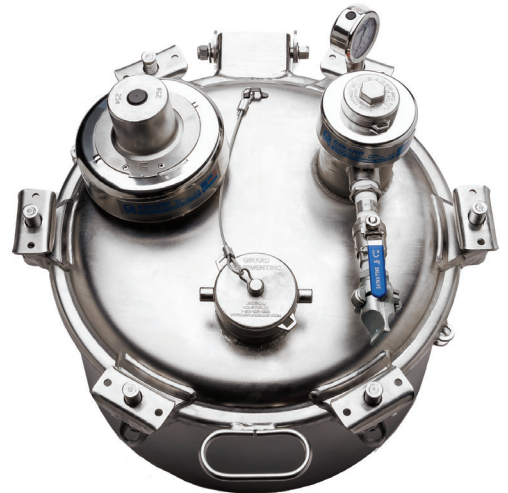

Manlids, Neckrings & Collars

**NEW
ALUMINUM
MANLIDS &
COLLARS**

Manways

Superdome Manways

Security Dome Manways

Available in 20" Stainless 316L, Duplex and Aluminum with 8", 10" and 12" Collars and Neckrings with Swing Bolts.